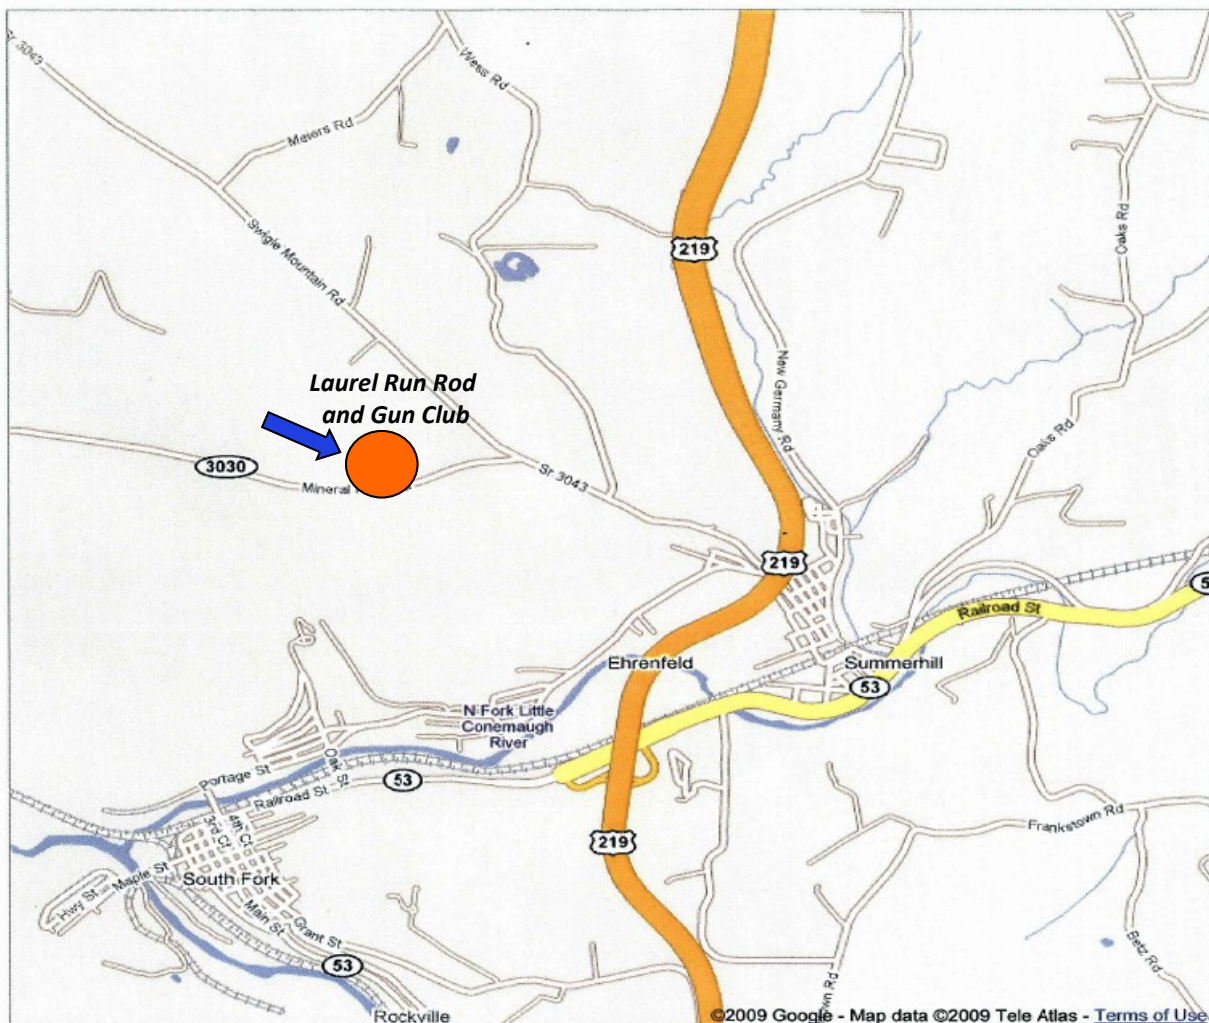

2046 Mineral Point Rd, Summerhill PA - Google Maps

Google maps Address 2046 Mineral Point Rd
PA 15942

Get Google Maps on your phone
Text the word "GMAPS" to 466453

Laurel Run Rod and Gun Club: Located in Summerhill, PA. The club is located just outside Summerhill, PA. South of Ebensburg and north of Johnstown off of Route 219. Take the "South Fork-Portage (Route 53)" exit off of Route 219. Make a right turn at the exit stop sign on to Route 53 north. Go approximately .7 (seven tenths) of a mile and turn left on to Main St. Go approx. .3 (three tenths) of a mile and make a left on to Jackson St. Take this road up the hill for 1 (one) mile and make a left onto SR-3030/Mineral Point Rd. The Club is located .5 (five tenths) of a mile on the right.